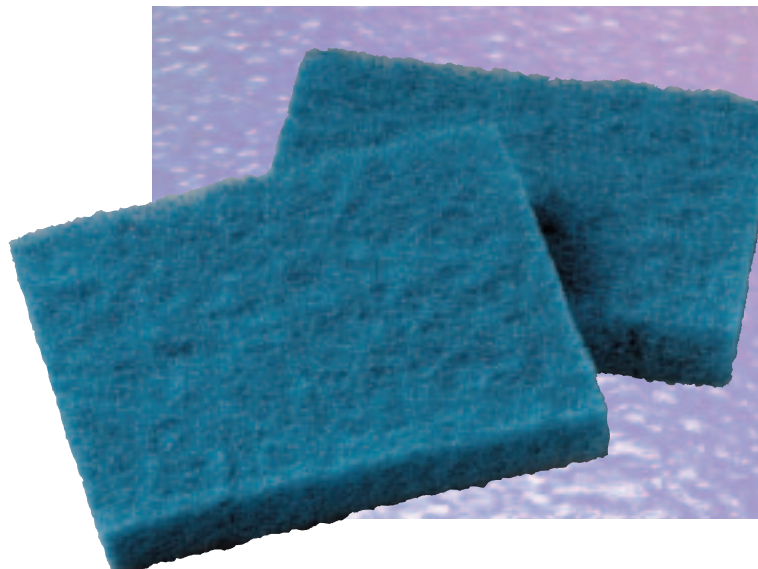

500-48011-35126-6

Cash 'n Carry No. 84CC

Size: 1.75 ozs.

Packaging: 12 scrubbers/bag
6 bags/case

Scotch-Brite™ Pad No. 9488R

Thick, hand-sized scouring pad cleans most types of surfaces without scratching—porcelain, ceramic, stainless steel, glass and non-stick pans. Durable even on hot cooking appliances. Can be used with Scotch-Brite™ Multi-Purpose Pad Holder No. 405 and 3M™ Twist Lok™ Pad Holder No. 461.

500-48011-34738-7

Size: 4" x 5.25"

Packaging: 40 pads/box

Scotch-Brite™ Power Pad No. 2000

Scours up to 4 times faster than conventional commercial scouring products. Scratches surfaces up to 8 times less than other medium/heavy-duty commercial scouring products. Unique bow-tie shape.