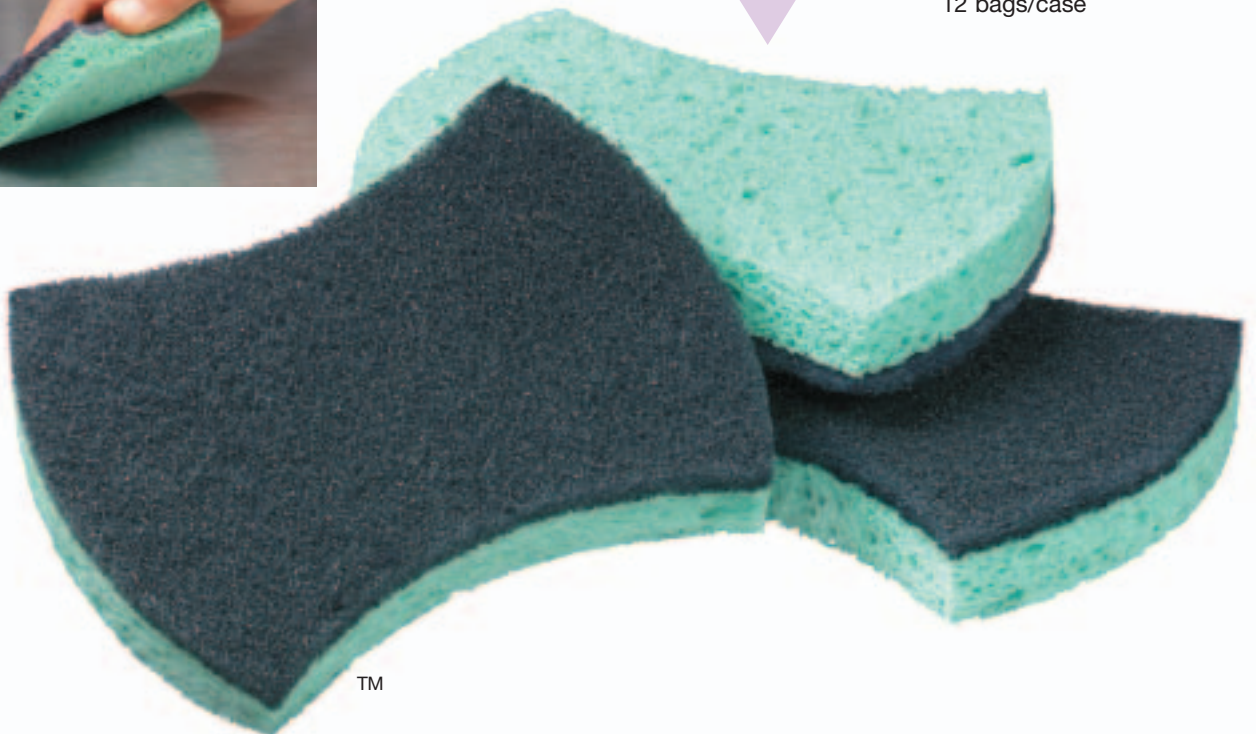

500-48011-23163-6

Size: 2.8" x 4.5" x 0.6"

Packaging: 20 sponges/case

500-48011-25926-5

Cash 'n Carry No. 3000CC

Size: 2.8" x 4.5" x 0.6"

Packaging: 5 pads/bag
12 bags/case

TM

Scotch-Brite™ Medium Duty Scrub Sponge No. 74

Dual-action cleaning tool. It's a No. 96 scouring pad on one side for scrubbing and cleaning. The cellulose sponge on the other side quickly wipes up spills and messes and can carry cleaning solutions to the work surface.