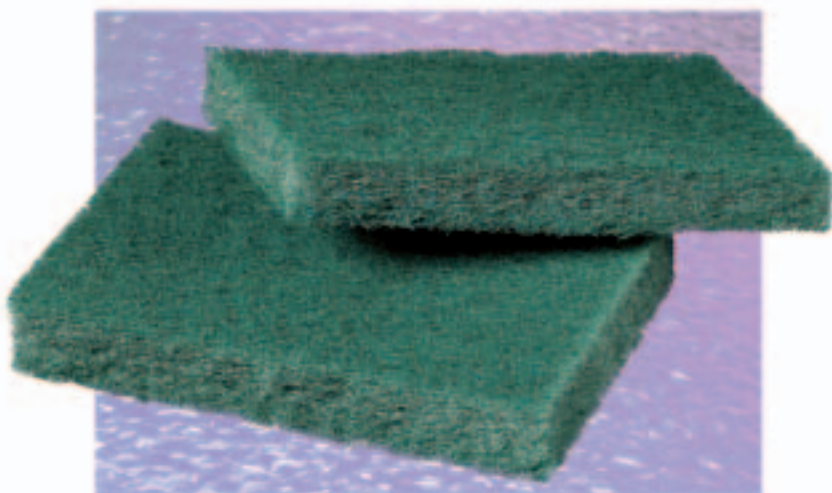

500-21200-56855-3

Size: 4.375" x 2.69" x .56"
Packaging: 1 pad/box
24 boxes/case

Scotch-Brite™ General Purpose Scour Pad No. 96

It's the original synthetic scouring pad and a performance pacesetter. Use it for everyday cleaning of most cooking utensils and equipment. It replaces steel wool and metal sponges and won't leave metal slivers in hands or food. Long lasting, non-rusting and resilient.

Scotch-Brite™ General Purpose Scrubbing Pad No. 9650

Thicker, hand-size version of Scotch-Brite™ General Purpose Scour Pad No. 96. The convenient size eliminates the need to cut or fold the pad. Typical applications include kitchen equipment, walls, ceilings, floors, desks and stairways.