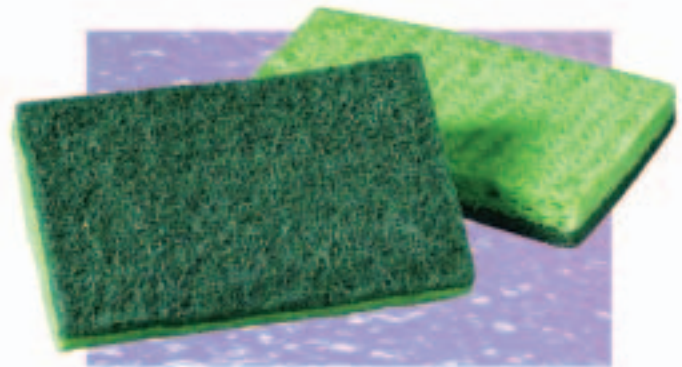

Scotch-Brite™ Medium Duty Scrub Sponge No. 74

Dual-action cleaning tool. It's a No. 96 scouring pad on one side for scrubbing and cleaning. The cellulose sponge on the other side quickly wipes up spills and messes and can carry cleaning solutions to the work surface.

500-48011-20688-7

Size: 6.1" x 3.6" x 0.7"
Packaging: 20 sponges/case

500-48011-20505-7

Cash 'n Carry No. 74CC

Size: 6.1" x 3.6" x 0.7"
Packaging: 10 sponges/bag
6 bags/case

Scotch-Brite™ Light Duty Scrub Sponge No. 63

Light duty cleaning pad/sponge won't scratch or mar most surfaces. Typical applications: stainless steel, glass, ceramic, fine china, porcelain, countertops and non-stick surfaces.

500-48011-08251-1

Size: 6.1" x 3.6" x 0.7"
Packaging: 20 sponges/case

Scotch-Brite™ Soft Scour!™ Sponge No. 9489

This sponge combines no-scratch scrubbing and moisture pick-up all in one. One side scours and the other side wipes up spills or carries cleaning solution to the work surface. Typical applications include tubs, sinks, showers, windows, mirrors and walls.

500-48011-09489-7

Size: 3.5" x 5"
Packaging: 10 sponges/bag
4 bags/case

Scotch-Brite™ Rescue™ Soap Pad No. 50

This scrub sponge features a double-action design for easier and more efficient cleaning of pots and pans. The sponge side is full of long lasting, hard working detergent that quickly and efficiently removes grease and food particles. The Scotch-Brite™ Scour Pad No. 96 material easily scours away heavy grime and won't sliver, rust or stain like steel wool pads.

500-48011-08009-8

Size: 2.375" x 3.75"
Packaging: 12 sponges/box
6 boxes/case