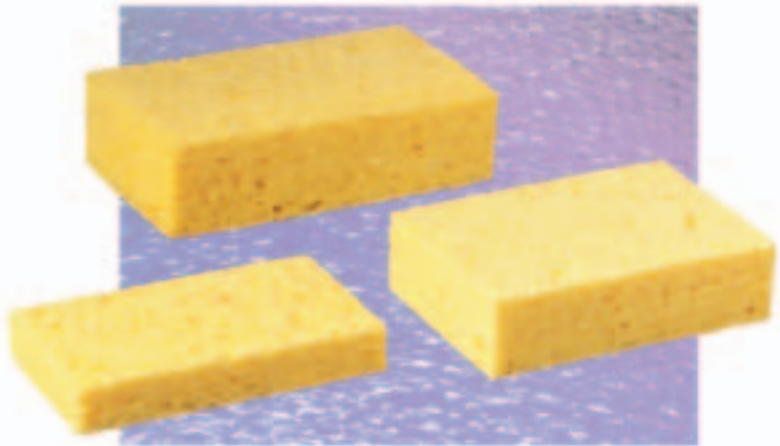

*The Scotch-Brite High Performance Cloth does not scratch surfaces, but can pick up particles that do.

3M™ Sponges

Beige cellulose sponges are 10 times more absorbent than polyurethane sponges.* Stronger, less likely to fall apart. A size for every clean-up need.

Packaging: 24 sponges/case

500-53200-07456-7

No. C41

Size: 7.5" x 4.375" x 2.063"

Packaging: 24 sponges/case

*water absorption by weight

Scotch-Brite™ Sponge No. A21

Pink cellulose sponge stays fresh longer. Resists sponge odors, staining and crumbling caused by bacteria. Lasts through hundreds of uses.

500-21200-57196-6

Size: 6.5" x 3.6" x .93"

Packaging: 2 sponges/pack
24 packs/case

3M™ Twist-Lok™ Pad Holder No. 961

Specifically designed for use with Scotch-Brite™ hand pads to make clean up jobs faster, easier and safer. It protects hands from heat and strong chemicals. Distributes pressure evenly over pad surface for more efficient cleaning action and improved pad life.