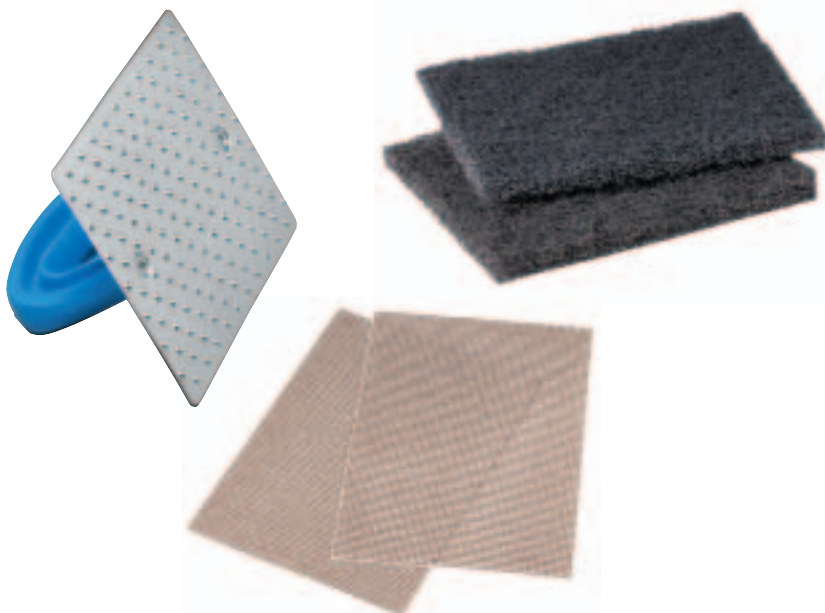

Cash 'n Carry No. 46CC

Size: 4" x 5.25"

Packaging: 10 pads/box
6 packs/case

Griddle Screen No. 200CC

500-48011-20507-1

Size: 4" x 5.5"

Packaging: 20 screens/box
10 packs/case

Scotch-Brite™ Griddle Cleaning System No. 482/82