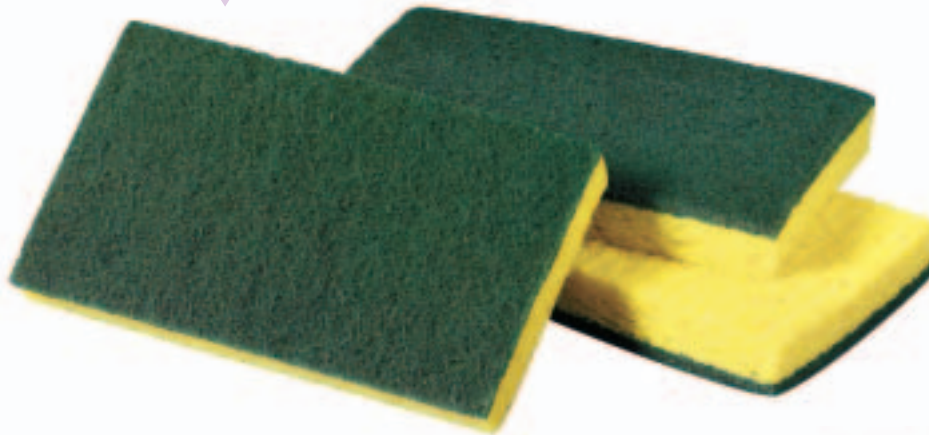

Scotch-Brite™ Light Duty Scrub Sponge No. 63

Light duty cleaning pad/sponge won't scratch or mar most surfaces. Typical applications: stainless steel, glass, ceramic, fine china, porcelain, countertops and non-stick surfaces.

500-48011-08251-1

Size: 6.1" x 3.6" x 0.7"
Packaging: 20 sponges/case

Scotch-Brite™ Soft Scour!™ Sponge No. 9489

This sponge combines no-scratch scrubbing and moisture pick-up all in one. One side scours and the other side wipes up spills or carries cleaning solution to the work surface. Typical applications include tubs, sinks, showers, windows, mirrors and walls.

500-48011-09489-7

Size: 3.5" x 5"
Packaging: 10 sponges/bag
4 bags/case