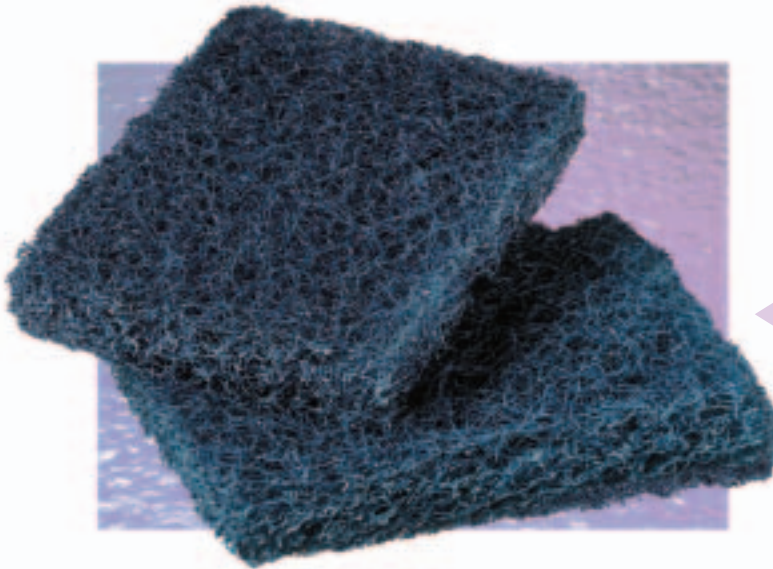

500-48011-08010-4

Size: 4" x 25"
Packaging: 12 pads/box
 2 boxes/case

Scotch-Brite™ Heavy Duty Scour Pad No. 86

Open construction pad with tough fibers and abrasives make fast work of heavy duty cleaning jobs. Use in the kitchen to replace scrapers, steel wool and metal sponges. Typical applications include heavily baked-on food and food processing equipment.

500-48011-05509-6

Size: 6" x 9"

Packaging: 12 pads/box
3 boxes/case

500-48011-20502-6

Cash 'n Carry No. 86CC

Size: 6" x 9"

Packaging: 10 pads/pack
6 packs/case

Scotch-Brite™ Extra Heavy Duty Pot 'n Pan Scour Pad No. 88

Thick, open mesh construction. Rinses out easily, doesn't splinter and won't rust. Can replace stainless steel scrubbers. It's more effective than most pot scrubbing pads. Ideal for cleaning stubborn cheeses and thick sauce deposits on pots and pans.